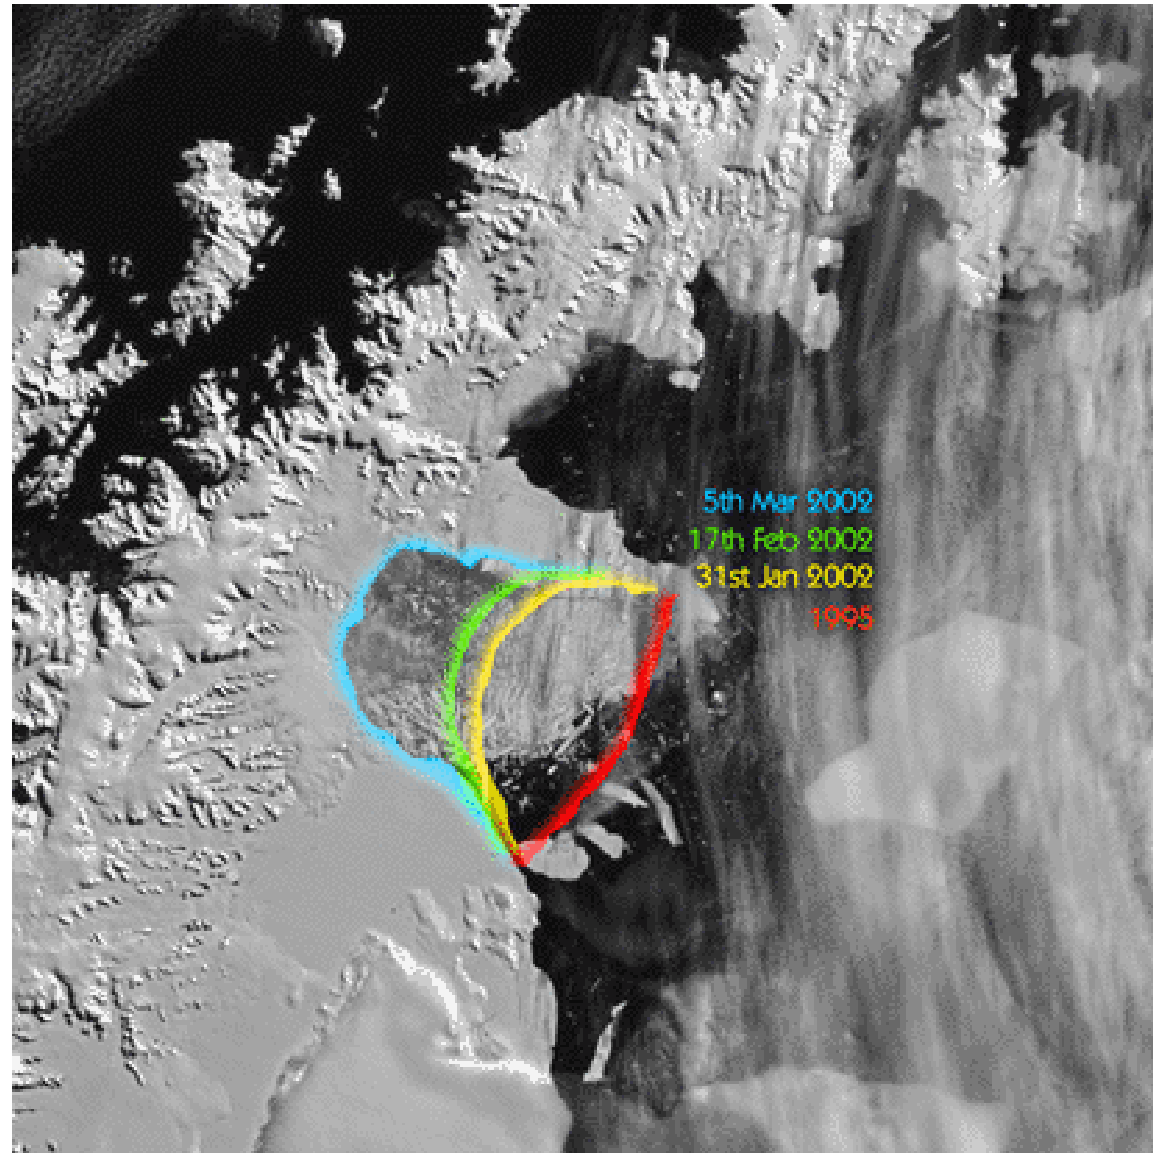

# Rapid warming on the Antarctic Peninsula

Fossil Bluff 1985/86

Fossil Bluff 1994/95

**British  
Antarctic Survey**

NATURAL ENVIRONMENT RESEARCH COUNCIL

# Rapid warming on the Antarctic Peninsula

- Ice shelves in Antarctica Peninsula retreating rapidly
- For at least 100 years

**British  
Antarctic Survey**

NATURAL ENVIRONMENT RESEARCH COUNCIL